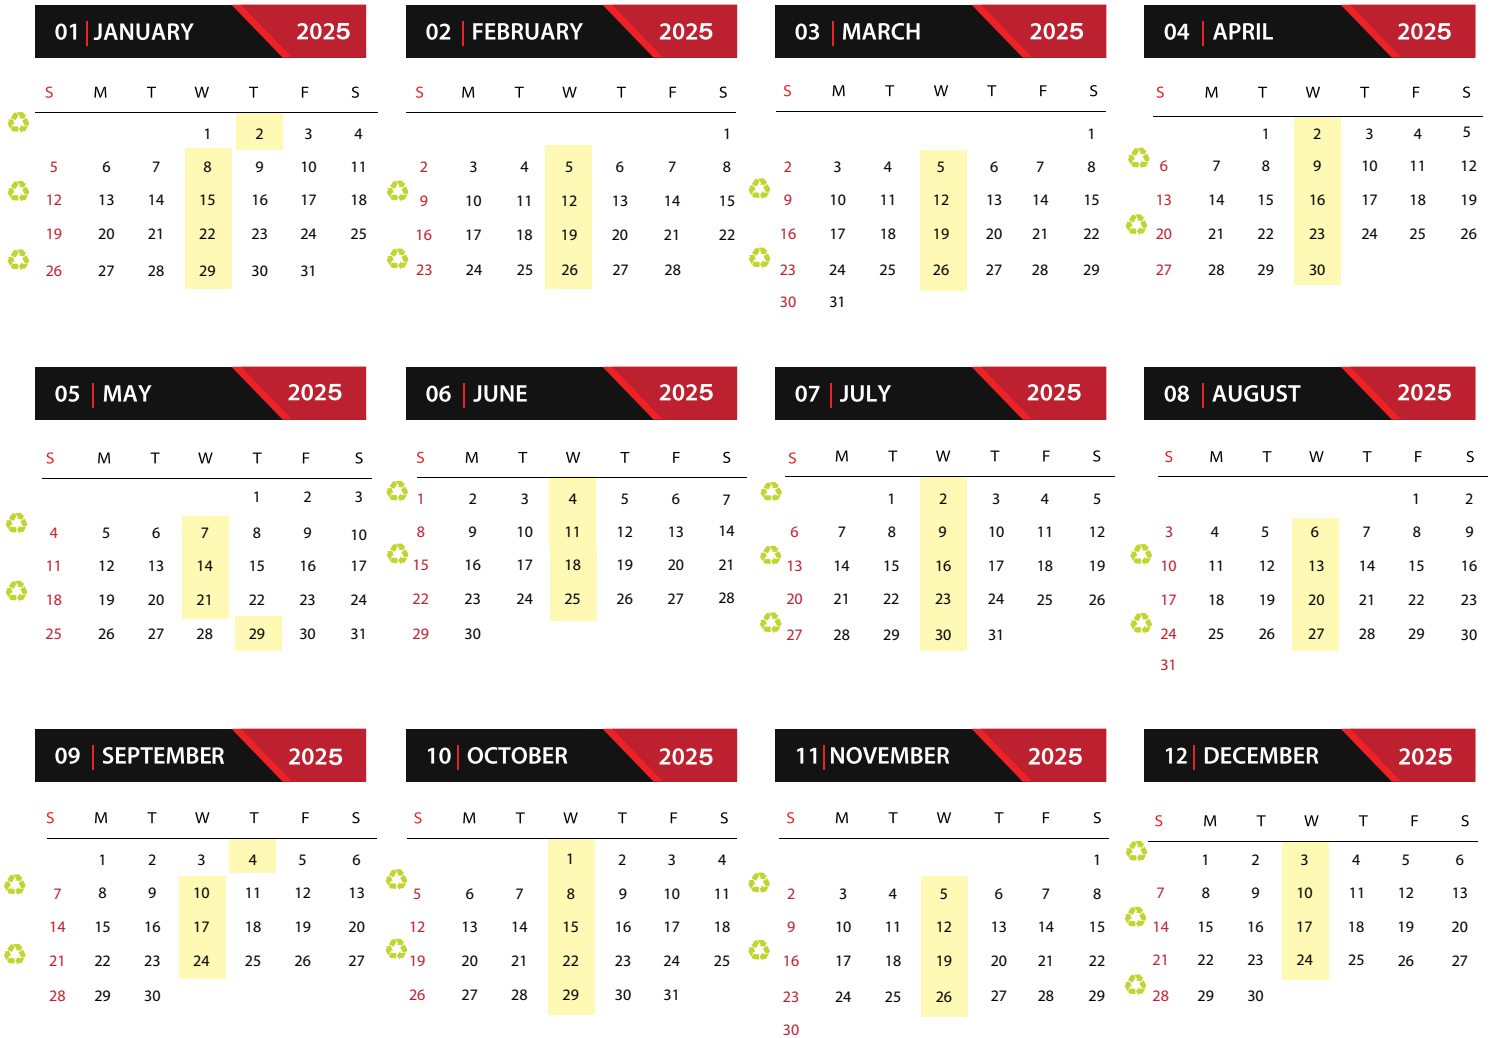

2025 CALENDAR

TRASH WEDNESDAY & RECYCLE EVEN EVERY OTHER WEEK Trash Services Pick up Dates

Trash carts must be out at 7am until 7pm.

Highlighted days indicate trash pick up day

Trash pick up will be moved to the following day if pick up day falls on or after a holiday during the week.

Recycle logo indicates recycle week

- New Year's Day - Jan 1st - Falls on a Wednesday (service starts Thursday)
- Memorial Day - May 26th - Falls on a Monday (service starts Tuesday)
- Independence Day - July 4th - Falls on a Friday (Friday is moved to Saturday)
- Labor Day - Sept 1st - Falls on a Monday service starts Tuesday
- Thanksgiving - Nov 27th - Falls on a Thursday (Thursday is moved to Friday)
- Christmas - Dec 25th - Falls on a Thursday service starts Friday